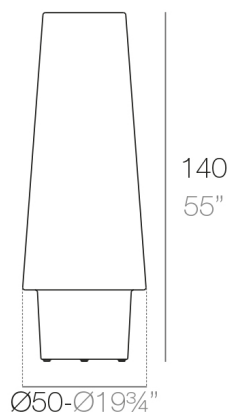

View online: <https://www.vondom.com/us/products/54110A>

Features

Description

Made of polyethylene resin by rotational moulding. 100% Recyclable. Item suitable for indoor and outdoor use. Available in different finishes.