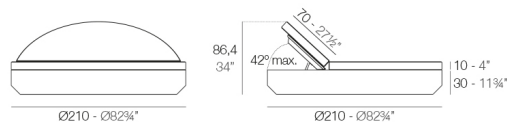

FINISHES

BASIC

Ref. 54122

Matt Polyethylene

- ☐ WHITE
- ☐ BLACK
- ☐ BRONZE
- ☐ STEEL
- ☐ ANTHRACITE
- ☐ RED
- ☐ PISTACHIO
- ☐ ORANGE
- ☐ KHAKI