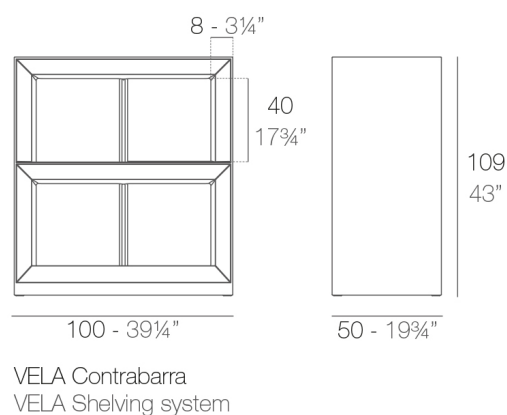

FINISHES

BASIC

Ref. 54123

Matt Polyethylene

- ☐ WHITE
- ☐ BLACK
- ☐ BRONZE
- ☐ STEEL
- ☐ ANTHRACITE
- ☐ RED
- ☐ PISTACHIO
- ☐ ORANGE
- ☐ KHAKI
- ☐ NAVY
- ☐ PLUM
- ☐ TAUPE
- ☐ ECRU
- ☐ BEIGE