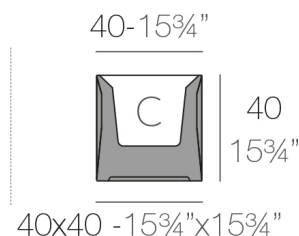

Weight

5.1 Kg

FAZ Maceta C = 38 L
FAZ Planter C = 10 gal

FINISHES

BASIC

Ref. 54175A

Matt Polyethylene

- ICE
- WHITE
- BLACK
- BRONZE
- STEEL
- ANTHRACITE
- RED
- PISTACHIO
- ORANGE
- KHAKI
- NAVY
- PLUM
- TAUPE
- ECRU