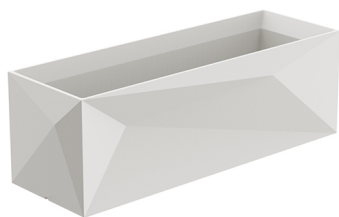

FAZ JARDINIERE 40x120x40cm

By Ramon Esteve

Ramón Esteve, architect of harmony, serenity, timelessness and universality has created mineral and emphatic shapes that make FAZ a design that contextualizes with homes and installations. An ambience, encircling as a result of the blissful combination of the material and lighting, so that the sole sensation would be its fusion. Their VONDOM spirit is experienced exclusively in the quality of the material that permits an exterior using even in the most exacting environments. The modularity of FAZ permits the consumers to adapt the furniture and flowerpots to their style and needs without losing the harmony of this furniture set. It's upholstery is available in excellent quality nautical canvas or polyester fabric. The result is a product that transmits essence, that contains the complexity and the density of a work finalized to the extreme degree, the purpose of which is to create desirable places to live. ca vivir.

View online: <https://www.vondom.com/us/products/54176A>

Features

Description

Pot made of polyethylene resin by rotational moulding. 100% Recyclable. Item suitable for indoor and outdoor use. Available in different finishes.

Weight

13.35 Kg

FAZ Jardinera

C = 120 L

FAZ Jardiniere

C = 31 3/4 gal

FINISHES

BASIC