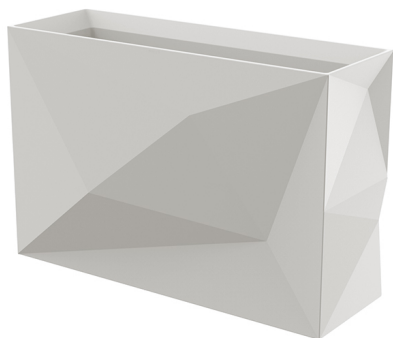

FAZ WALL PLANTER 40x120x80cm

By Ramon Esteve

Ramón Esteve, architect of harmony, serenity, timelessness and universality has created mineral and emphatic shapes that make FAZ a design that contextualizes with homes and installations. An ambience, encircling as a result of the blissful combination of the material and lighting, so that the sole sensation would be its fusion. Their VONDOM spirit is experienced exclusively in the quality of the material that permits an exterior using even in the most exacting environments. The modularity of FAZ permits the consumers to adapt the furniture and flowerpots to their style and needs without losing the harmony of this furniture set. It's upholstery is available in excellent quality nautical canvas or polyester fabric. The result is a product that transmits essence, that contains the complexity and the density of a work finalized to the extreme degree, the purpose of which is to create desirable places to live. *ca vivir.*

View online: <https://www.vondom.com/us/products/54177A>

Features

Description

Pot made of polyethylene resin by rotational moulding. 100% Recyclable. Item suitable for indoor and outdoor use. Available in different finishes.

Weight

20.47 Kg

FAZ Jardinera alta C = 140 L
FAZ High jardiniere C = 38 1/4 gal

FINISHES

BASIC

Ref. 54177A

Matt Polyethylene

- ICE
- WHITE
- BLACK
- BRONZE
- STEEL
- ANTHRACITE
- RED
- PISTACHIO
- ORANGE
- KHAKI
- NAVY
- TAUPE
- PLUM
- ECRU