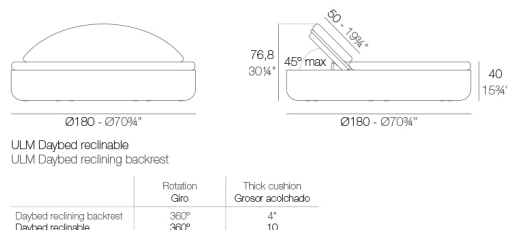

Weight

61 Kg

Finishes

BASIC

Ref. 54181

Matt Polyethylene

LACQUERED

Ref. 54181F