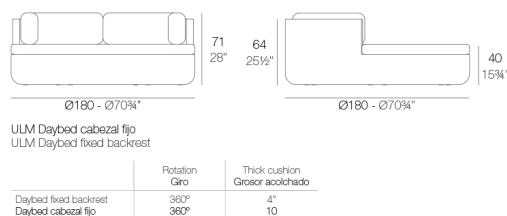

ULM DAYBED FIXED BACKREST

By Ramon Esteve

A collection fashioned as the new norm with an inherit universal and logical appeal. A functional seating collection that strikes a perfect balance between design, technology, and ergonomics based on basic cube, prism, and spherical shapes.

The Ulm collection seeks unity within its design and that of other products, combining amongst diverse elements that form a complete ensemble. The sofa, like the chairs, daybed, coffee table, and ottoman embody rigid and resilient structures for rest and support that provide total comfort. Much like the name Ulm, its soft forms are a tribute to the formal approach of the Ulm School. The ability to illuminate each piece can envelope any space in color, providing innovative technology that makes it unique.

View online: <https://www.vondom.com/us/products/54182>

Features

Description

Made of polyethylene resin by rotational moulding. 100% Recyclable. Item suitable for indoor and outdoor use. Available in different finishes.

Weight

61 Kg

Includes

BASEGIRATORIA360 Swivels 360°

CREVIN Upholstery fabric, that as and natural appearance and can be easy cleaned by washing machines, allowing an easy removal of mildew. Suitable for indoor and outdoor use

NAUTIC Soft leather like fabric suitable for indoor and outdoor use. Stantard option for upholstery.

SILVERTEX Vinyl fabric suitable for indoor and outdoor use. Special option for upholstery.

Finishes

BASIC

Ref. 54182

Matt Polyethylene

LACQUERED

Ref. 54182F

Lacquered Polyethylene

LIGHT

Ref. 54182W

RGBW LED DMX

Ref. 54182D