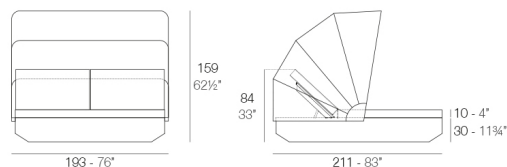

FINISHES

BASIC

Ref. 54185

Matt Polyethylene

- ☐ ICE
- ☐ WHITE
- ☐ BLACK
- ☐ BRONZE
- ☐ STEEL
- ☐ ANTHRACITE