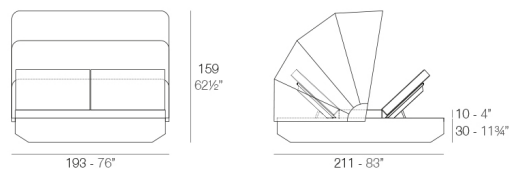

FINISHES

BASIC

Ref. 54186

Matt Polyethylene

- ☐ ICE
- ☐ WHITE
- ☐ BLACK
- ☐ BRONZE
- ☐ STEEL
- ☐ ANTHRACITE