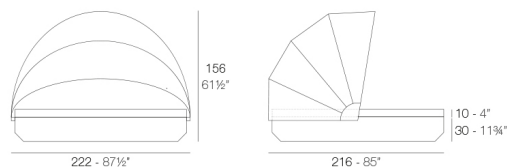

FINISHES

BASIC

Ref. 54187

Matt Polyethylene

- ☐ ICE
- ☐ WHITE
- ☐ BLACK
- ☐ BRONZE
- ☐ STEEL
- ☐ ANTHRACITE