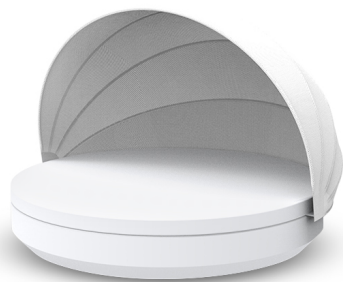

VELA BASIC DAYBED Ø210×40 with folding canopy

By Ramon Esteve

This extensive outdoor furniture and plantpot collection aims to offer the comfort and the quality of interior furniture without losing its original qualities. VELA is a modulate system with an elementary prismatic geometry that bases its singularity in the balance of its proportions. The elements can combine among themselves to integrate into any space. Their precise volumes create the illusion of hovering some centimetres off the floor, and when they are illuminated they are transformed into floating architectures.

View online: <https://www.vondom.com/us/products/54187>

Features

Description

Made of polyethylene resin by rotational moulding. 100% Recyclable. Item suitable for indoor and outdoor use. Available with different finishes and options.

Weight

80.37 Kg

Includes

BASEGIRATORIA360 Swivels 360°

CREVIN Upholstery fabric, that as and natural appearance and can be easy cleaned by washing machines, allowing an easy removal of mildew. Suitable for indoor and outdoor use

NAUTIC Soft leather like fabric suitable for indoor and outdoor use. Stantard option for upholstery.

SILVERTEX Vinyl fabric suitable for indoor and outdoor use. Special option for upholstery.

SUNVISION PVC and acrylic outdoor fabric for Vela Canopy, Vela Round Canopy and Ulm parasol.