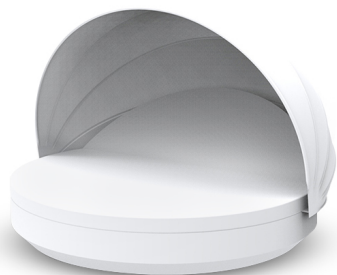

VELA DAYBED Ø with reclining backrest and folding canopy

By Ramon Esteve

This extensive outdoor furniture and plantpot collection aims to offer the comfort and the quality of interior furniture without losing its original qualities. VELA is a modulate system with an elementary prismatic geometry that bases its singularity in the balance of its proportions. The elements can combine among themselves to integrate into any space. Their precise volumes create the illusion of hovering some centimetres off the floor, and when they are illuminated they are transformed into floating architectures.

View online: <https://www.vondom.com/us/products/54188>

Features

Description

Made of polyethylene resin by rotational moulding. 100% Recyclable. Item suitable for indoor and outdoor use. Available with different finishes and options.

Weight

104.07 Kg

Includes

BASEGIRATORIA360 Swivels 360°

CREVIN Upholstery fabric, that as and natural appearance and can be easy cleaned by washing machines, allowing an easy removal of mildew. Suitable for indoor and outdoor use

NAUTIC Soft leather like fabric suitable for indoor and outdoor use. Stantard option for upholstery.

SILVERTEX Vinyl fabric suitable for indoor and outdoor use. Special option for upholstery.

SUNVISION PVC and acrylic outdoor fabric for Vela Canopy, Vela Round Canopy and Ulm parasol.

FINISHES

BASIC

Ref. 54188

Matt Polyethylene

- ☐ ICE
- ☐ WHITE
- ☐ BLACK
- ☐ BRONZE
- ☐ STEEL
- ☐ ANTHRACITE
- ☐ RED