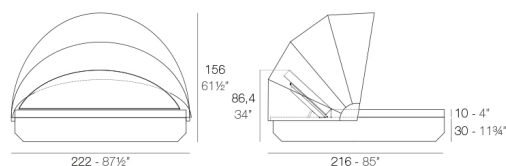

VELA DAYBED Ø with reclining backrest and folding canopy

By Ramon Esteve

This extensive outdoor furniture and plantpot collection aims to offer the comfort and the quality of interior furniture without losing its original qualities. VELA is a modulate system with an elementary prismatic geometry that bases its singularity in the balance of its proportions. The elements can combine among themselves to integrate into any space. Their precise volumes create the illusion of hovering some centimetres off the floor, and when they are illuminated they are transformed into floating architectures.

View online: <https://www.vondom.com/us/products/54188>

Features

Description

Made of polyethylene resin by rotational moulding. 100% Recyclable. Item suitable for indoor and outdoor use. Available with different finishes and options.

Weight

104.07 Kg

Includes

BASEGIRATORIA360 Swivels 360°

CREVIN Upholstery fabric, that as and natural appearance and can be easy cleaned by washing machines, allowing an easy removal of mildew. Suitable for indoor and outdoor use

NAUTIC Soft leather like fabric suitable for indoor and outdoor use. Stantard option for upholstery.

SILVERTEX Vinyl fabric suitable for indoor and outdoor use. Special option for upholstery.

SUNVISION PVC and acrylic outdoor fabric for Vela Canopy, Vela Round Canopy and Ulm parasol.

FINISHES

BASIC

Ref. 54188

Matt Polyethylene

- ☐ ICE
- ☐ WHITE
- ☐ BLACK
- ☐ BRONZE
- ☐ STEEL
- ☐ ANTHRACITE
- ☐ RED