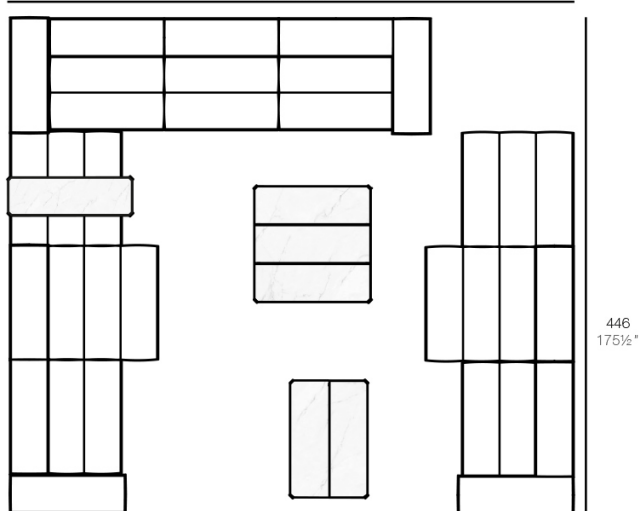

View online: <https://www.vondom.com/us/products/54220>

Features

Description

Item suitable for indoor and outdoor use.

Weight

21.5 Kg

TABLET Mesa Baja 2
TABLET Low Table 2

Combinations

512 - 201½"

345 - 135¾"

- 5 x 54214 Sofá Módulo Central - Sectional Sofa Armless
- 2 x 54226 Sofá Módulo Central Chaiselongue - Sectional Sofa Armless Chaiselongue
- 2 x 54224 Sofá Módulo Brazo Izquierdo - Sectional Sofa Left Arm
- 2 x 54225 Sofá Módulo Brazo Derecho - Sectional Sofa Right Arm
- 2 x 54213 Puff L - Ottoman L
- 1 x 54219 Mesa Baja 1 - Coffee Table 1
- 1 x 54220 Mesa Baja 2 - Coffee Table 2
- 1 x 54221 Mesa Baja 3 - Coffee Table 3