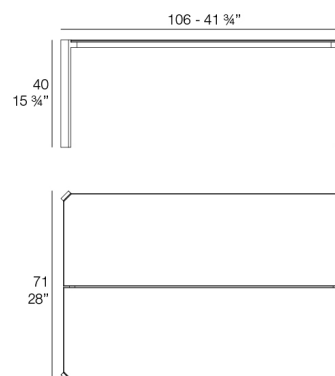

View online: <https://www.vondom.com/us/products/54220>

Features

Description

Item suitable for indoor and outdoor use.

Weight

21.5 Kg

TABLET Mesa Baja 2
TABLET Low Table 2

Combinations

512 - 201½"

345 - 135¾"

- 5 x 54214 Sofá Módulo Central - Sectional Sofa Armless
- 2 x 54226 Sofá Módulo Central Chaiselongue - Sectional Sofa Armless Chaiselongue
- 2 x 54224 Sofá Módulo Brazo Izquierdo - Sectional Sofa Left Arm
- 2 x 54225 Sofá Módulo Brazo Derecho - Sectional Sofa Right Arm
- 2 x 54213 Puff L - Ottoman L
- 1 x 54219 Mesa Baja 1 - Coffee Table 1
- 1 x 54220 Mesa Baja 2 - Coffee Table 2
- 1 x 54221 Mesa Baja 3 - Coffee Table 3