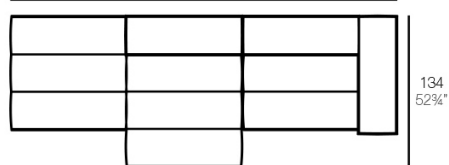

View online: <https://www.vondom.com/us/products/54220>

Features

Description

Item suitable for indoor and outdoor use.

Weight

21.5 Kg

TABLET Mesa Baja 2
TABLET Low Table 2

Combinations

512 - 201½"

345 - 135¾"

- 5 x 54214 Sofá Módulo Central - Sectional Sofa Armless
- 2 x 54226 Sofá Módulo Central Chaiselongue - Sectional Sofa Armless Chaiselongue
- 2 x 54224 Sofá Módulo Brazo Izquierdo - Sectional Sofa Left Arm
- 2 x 54225 Sofá Módulo Brazo Derecho - Sectional Sofa Right Arm
- 2 x 54213 Puff L - Ottoman L
- 1 x 54219 Mesa Baja 1 - Coffee Table 1
- 1 x 54220 Mesa Baja 2 - Coffee Table 2
- 1 x 54221 Mesa Baja 3 - Coffee Table 3