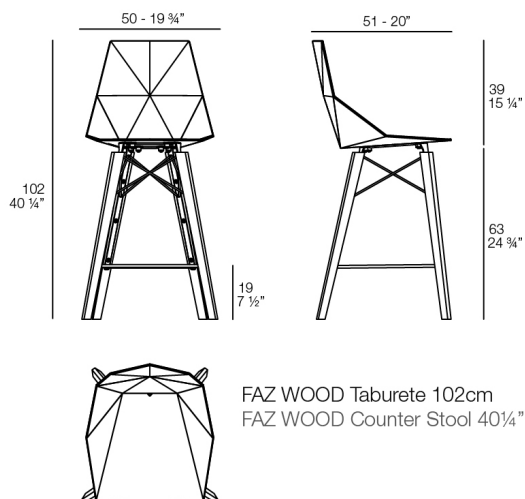

FAZ WOOD COUNTER STOOL

By Ramon Esteve

With a warmer, more cheerful, and original design, Vondom adds wood finishes to the legs of the classics Faz chair and bar stool. As well as the bases of the table in its three types. A reinterpretation that reinforces the inspiration of the collection based on minerals and their role in nature. The result is pieces imbued with a spirit of casual luxury, without departing from the ergonomic and elegant architectural forms of the rest of the collection.

Features

Description

6.7 Kg

Finishes

BASIC PP

Ref. 54303

LACADO

Ref. 54303F