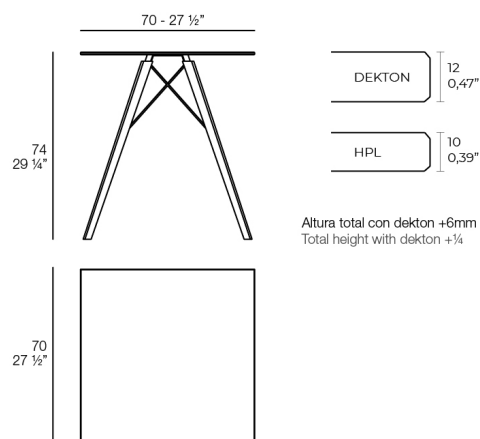

### Description

11.98 Kg

FAZ WOOD Mesa Comedor 70 x 70  
FAZ WOOD Dinning table 27 1/2" x 27 1/2"