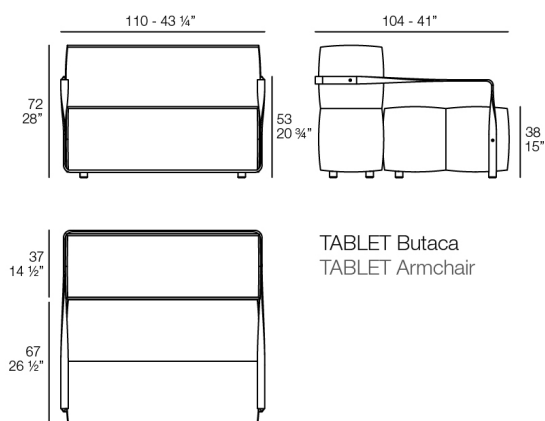

Finishes

POLYURETHANE

Ref. 54319

Furniture made of flexible polyurethane injected cold. This material possesses a high resilience and durability.

COLOR	POLYURETHANE
ORO 1031	
OCRE 1051	
SUNSET 1020	
DELHI 1038	
LIMA 1030	
AGUACATE 1028	
CARIBE 1004	
BOSC 1029	
ARTEMISA 1027