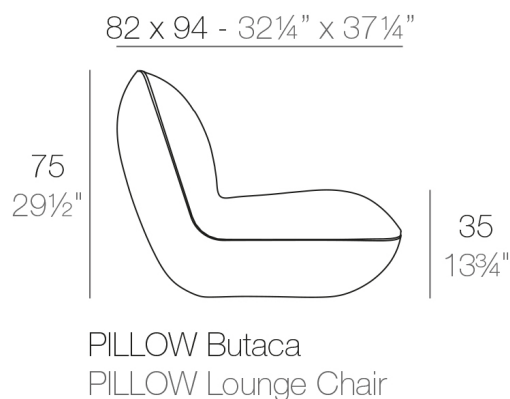

View online: <https://www.vondom.com/us/products/55001>

Features

Description

Made of polyethylene resin by rotational moulding. 100% Recyclable. Item suitable for indoor and outdoor use. Available in different finishes.

Weight

16 Kg

Finishes

BASIC

Ref. 55001

Matt Polyethylene

LACQUERED

Ref. 55001F