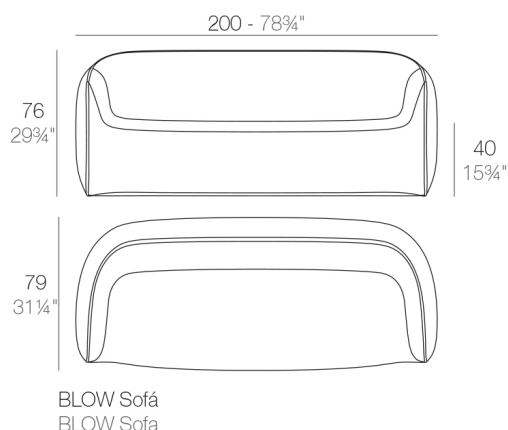

FINISHES

BASIC

Ref. 55016

Matt Polyethylene

- ☐ ICE
- ☐ WHITE
- ☒ BLACK
- ☐ BRONZE
- ☐ STEEL
- ☐ ANTHRACITE
- ☐ RED
- ☒ PISTACHIO
- ☐ ORANGE
- ☐ KHAKI