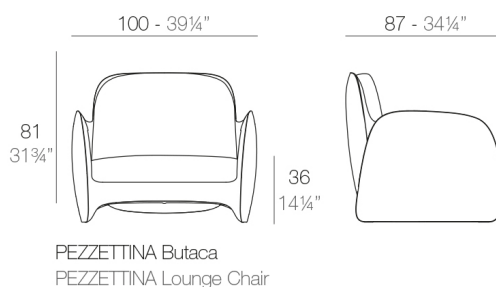

FINISHES

BASIC

Ref. 56010

Matt Polyethylene

- ☐ ICE
- ☐ WHITE
- ☐ BLACK
- ☐ BRONZE
- ☐ STEEL
- ☐ ANTHRACITE
- ☐ RED
- ☐ PISTACHIO
- ☐ ORANGE
- ☐ KHAKI