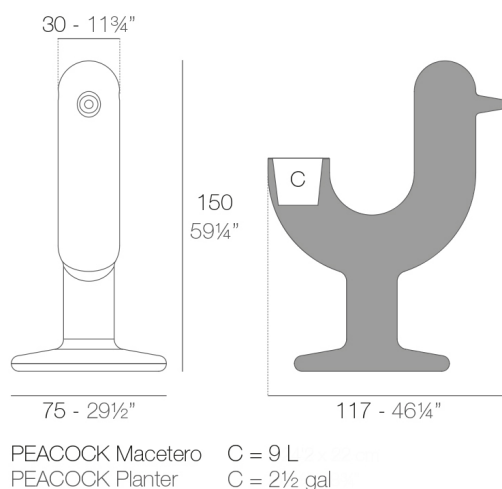

View online: <https://www.vondom.com/us/products/61001A>

Features

Description

Pot made of polyethylene resin by rotational moulding. 100% Recyclable. Item suitable for indoor and outdoor use. Available in different finishes.

Weight

17 Kg

FINISHES

SELF-WATERING

Ref. 61001R

Self-watering system included in all planters except those with basic finish

ICE
WHITE
BLACK
BRONZE
STEEL
ANTHRACITE
RED
PISTACHIO
ORANGE
KHAKI
NAVY
TAUPE
PLUM
ECRU