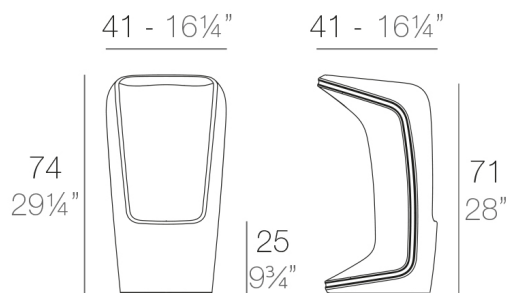

Weight

6 Kg

UFO Taburete Alto
UFO Bar Stool

FINISHES

BASIC

Ref. 63005

Matt Polyethylene

- WHITE
- BLACK
- BRONZE
- STEEL
- ANTHRACITE
- RED
- PISTACHIO
- ORANGE
- KHAKI
- NAVY
- PLUM
- TAUPE
- ECRU
- BEIGE