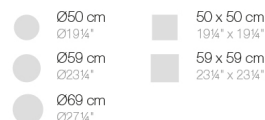

TABLE TOPS OPTIONS - OPCIONES SOBRES