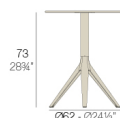

Weight

4.04 Kg

BASE 3 LEGS - BASE 3 PATAS