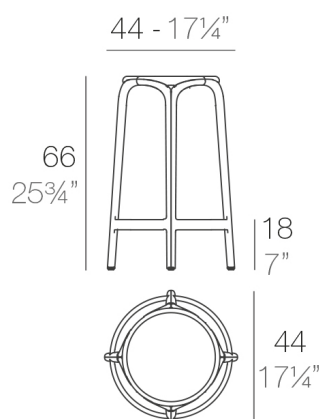

View online: <https://www.vondom.com/us/products/65028>

Features

Description

Made of injected polypropylene with fiber glass. Stackable. Available in several colors. Item suitable for indoor and outdoor use.

Weight

4.06 Kg

BROOKLYN Taburete Alto 66
BROOKLYN Bar Stool 25³/₄"

FINISHES

BASIC PP

Ref. 65028

Available in various colors

- PICKLE
- WHITE
- BLACK
- ECRU