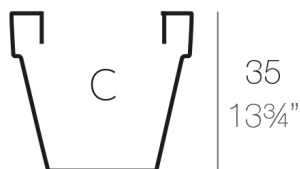

PLANTER Ø40x35

By MACETEROS

View online: <https://www.vondom.com/us/products/40140>

Features

Description

Pot made of polyethylene resin by rotational moulding. 100% Recyclable. Item suitable for indoor and outdoor use. Available in different finishes.

Weight

0.38 Kg

Ø40 - Ø15³/₄"

MACETA Ø40

C = Ø35 x 35 cm

MACETA Ø15³/₄"

C = Ø13³/₄" x 13³/₄"

Finishes