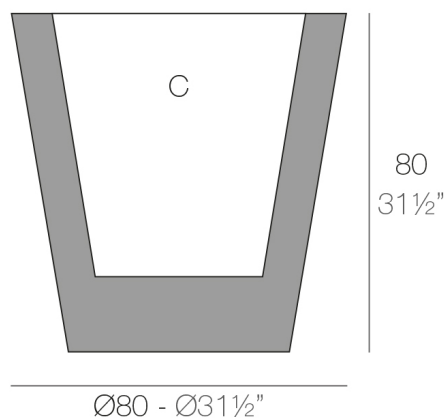

CONE POT Ø80x80

By MACETEROS

View online: <https://www.vondom.com/us/products/40680A>

Features

Description

Pot made of polyethylene resin by rotational moulding. 100% Recyclable. Item suitable for indoor and outdoor use. Available in different finishes.

Weight

13 Kg

CONO Ø80 cm C = Ø61 x 62 cm
 CONO Ø31½" C = Ø24" x 24½"

Finishes

BASIC

Ref. 40680A

Matt Polyethylene

SELF-WATERING