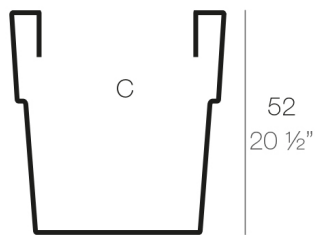

SQUARE VASO POT 60x60x62

By MACETEROS

View online: <https://www.vondom.com/us/products/41560>

Features

Description

Pot made of polyethylene resin by rotational moulding. 100% Recyclable. Item suitable for indoor and outdoor use. Available in different finishes.

Weight

3.5 Kg

60x60 - 23½"x23½"

VASO CUADRADO 60 cm
SQUARE VASO 23½"

C = 48 x 62 cm
C = 19" x 24½"

Finishes

SIMPLE

Ref. 41560