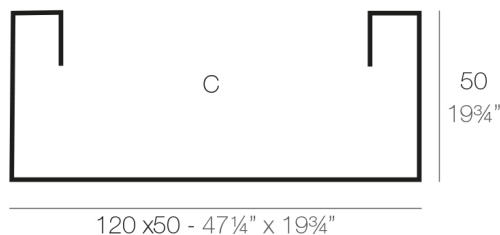

# JARDINIERE 120x50x50

By MACETEROS

View online: <https://www.vondom.com/us/products/41650>

### Weight

14 Kg

JARDINERA 120 x 50 cm    C = 112 x 40 x 50 cm  
 JARDINIERE 47 1/4" x 19 3/4"    C = 44" x 15 3/4" x 19 3/4"