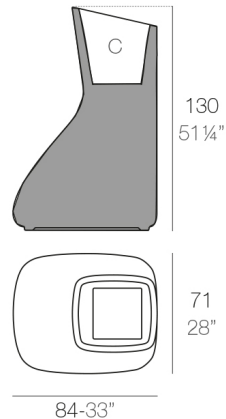

Weight

20 Kg

MOMA MELLIZA Macetero Low
MOMA TWIN Low Planter

C = 44 x 37 x 39 cm
C = 17 1/4" x 14 1/2" x 15 1/4"

Finishes

BASIC

Ref. 45003A

Matt Polyethylene