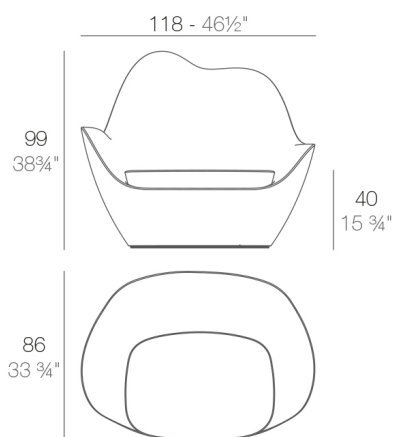

SABINAS Butaca
SABINAS Lounge Chair

Finishes

BASIC

Ref. 45007

Matt Polyethylene

LACQUERED

Ref. 45007F

Lacquered Polyethylene

LIGHT

Ref. 45007W

White internally lit unit with LED technology. Available only in matte

RGBW LED DMX

Ref. 45007D

Unit with internal lighting with RGBW LED technology and remote control unit for switching colors. Also controlLED by DMX-1024 (wireless), enabling communication between one or more products simultaneously via the DMX transmitter (not included).

RGBW LED BATTERY

Ref. 45007Y

Unit with internal lighting with battery-powered RGBW LED technology. Includes charger and remote control for switching colors and charger. Available only in matte ice white finish.