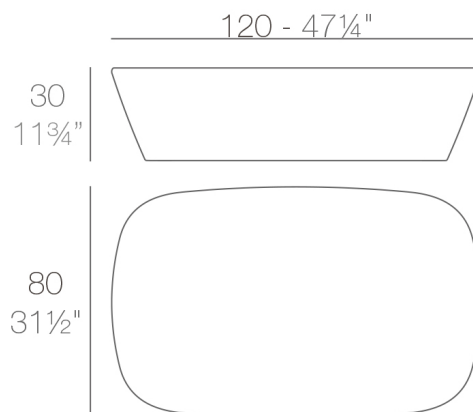

Weight

12 Kg

SABINAS Mesa Baja
SABINAS Low Table

Finishes

BASIC

Ref. 45008

Matt Polyethylene

LACQUERED