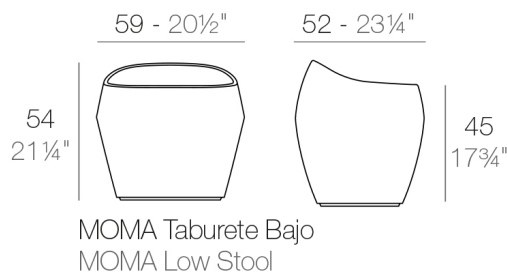

Weight

5.5 Kg

Finishes

BASIC

Ref. 45059A

Matt Polyethylene

LACQUERED

Ref. 45059F