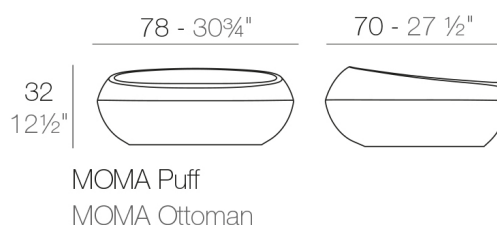

Weight

7 Kg

Finishes

BASIC

Ref. 45080A

Matt Polyethylene

LACQUERED

Ref. 45080F