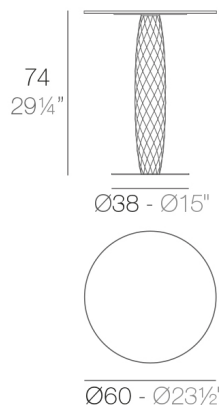

VASES TABLE Ø60x74

By JMFERRERO

VASES, is made up of flowerpots, furniture and lighting designed by the Valencian designer JMFerrero. It's shapes were inspired by diamond cutting, producing pieces of clear-cut shapes and great style, creating a big visual impact.

Weight

10.01 Kg

VASES Mesa Redonda Ø60
VASES Round Dining Table Ø23½"

Finishes

BASIC

Ref. 47073

Matt Polyethylene

LACQUERED