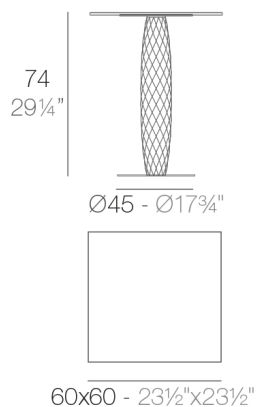

VASES TABLE 60x60x74

By JMFERRERO

VASES, is made up of flowerpots, furniture and lighting designed by the Valencian designer JMFerrero. It's shapes were inspired by diamond cutting, producing pieces of clear-cut shapes and great style, creating a big visual impact.

Weight

11.51 Kg

VASES Mesa Cuadrada 60x60
VASES Square Dining Table 23½"x23½"

Finishes

BASIC

Ref. 47073C

Matt Polyethylene

LACQUERED