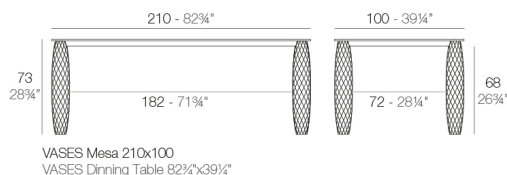

VASES TABLE 210x100x73

By JMFERRERO

VASES, is made up of flowerpots, furniture and lighting designed by the Valencian designer JMFerrero. It's shapes were inspired by diamond cutting, producing pieces of clear-cut shapes and great style, creating a big visual impact.

Weight

54.31 Kg

Finishes

BASIC

Ref. 47079

Matt Polyethylene

LACQUERED

Ref. 47079F