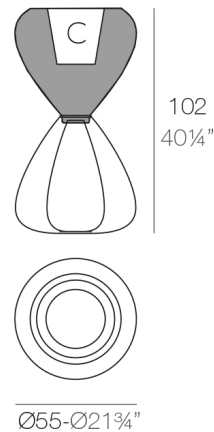

PAL PLANTER

By **KARIM**

This collection maintains a constant flow of similarity between its different members, as each object keeps the same minimal iconic shape at the front. The PAL stool is multi-functional -when flipped over it becomes a small side table then placed together with a second becomes an even larger coffee table; It also has a hollow in its side which works as a storage space.

View online: <https://www.vondom.com/us/products/51022A>

Features

Description

Pot made of polyethylene resin by rotational moulding. 100% Recyclable. Item suitable for indoor and outdoor use. Available in different finishes.

PAL Macetero 102 C = Ø38 x 24 cm
PAL Planter 102 C = Ø15" x 9 1/2"

Finishes

BASIC

Ref. 51022A

Matt Polyethylene

SELF-WATERING

Ref. 51022R

Self-watering system included in all planters except those with basic finish