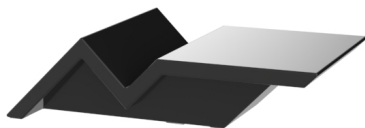

# REST SUN CHAISE TABLE 87x50x24

By ACERO

Inspired by ORIGAMI, the Japanese art based on folding paper in order to get different forms, and the motto of "Less is more" The whole is composed of an armchair, sofa, and table, with a modular structure which allows you to freely adapt them to your individual needs in any space. The manufacturing process used is rotational moulding, which is a technical process that guarantees the maximum quality of the final product by taking care of even the smallest details.