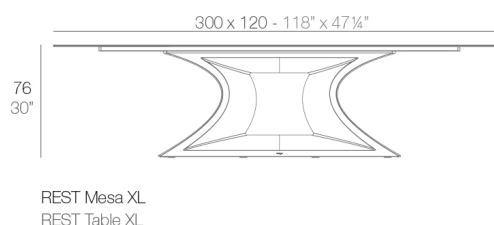

Finishes

BASIC

Ref. 53011

Matt Polyethylene

LACQUERED

Ref. 53011F

Lacquered Polyethylene

LIGHT

Ref. 53011W

White internally lit unit with LED technology. Available only in matte ice white finish.

RGBW LED DMX

Ref. 53011D

Unit with internal lighting with RGBW LED technology and remote control unit for switching colors. Also controlled by DMX-1024 (wireless), enabling communication between one or more products simultaneously via the DMX transmitter (not included).

RGBW LED BATTERY

Ref. 53011DYB

Unit with internal lighting with battery-powered RGBW LED technology. Includes charger and remote control for switching colors and charger. Available only in matte ice white finish.

RGB LED BATTERY

Ref. 53011YB