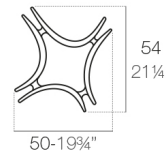

### Weight

17.5 Kg

ALMA Maceta C = 20 x 24 cm  
ALMA Planter C = 7 3/4" x 9 1/2"