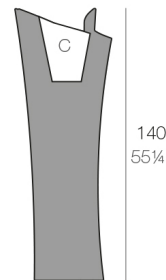

### Weight

17.5 Kg

ALMA Maceta C = 20 x 24 cm  
ALMA Planter C = 7 3/4" x 9 1/2"