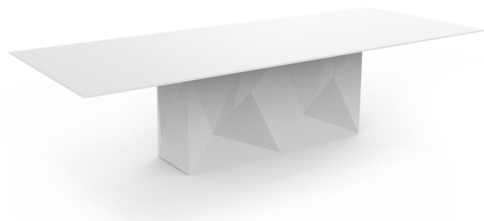

FAZ TABLE XL 300x120x72

By Ramon Esteve

Ramón Esteve, architect of harmony, serenity, timelessness and universality has created mineral and emphatic shapes that make FAZ a design that contextualizes with homes and installations. An ambience, encircling as a result of the blissful combination of the material and lighting, so that the sole sensation would be its fusion. Their VONDOM spirit is experienced exclusively in the quality of the material that permits an exterior using even in the most exacting environments. The modularity of FAZ permits the consumers to adapt the furniture and flowerpots to their style and needs without losing the harmony of this furniture set. It's upholstery is available in excellent quality nautical canvas or polyester fabric. The result is a product that transmits essence, that contains the complexity and the density of a work finalized to the extreme degree, the purpose of which is to create desirable places to live. ca vivir.

View online: <https://www.vondom.com/us/products/54017>

Features

Description

Made of polyethylene resin by rotational moulding. 100% Recyclable. Item suitable for indoor and outdoor use. Available in different finishes.

Weight

162.8 Kg

Finishes

BASIC

Ref. 54017

Matt Polyethylene

LACQUERED

Ref. 54017F

Lacquered Polyethylene

LIGHT

Ref. 54017W

White internally lit unit with LED technology. Available only in matte ice white finish.

RGBW LED DMX

Ref. 54017D

Unit with internal lighting with RGBW LED technology and remote control unit for switching colors. Also controlled by DMX-1024 (wireless), enabling communication between one or more products simultaneously via the DMX transmitter (not included).