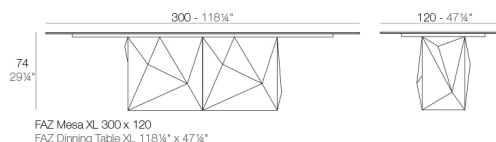

Weight

162.8 Kg

Finishes

BASIC

Ref. 54017

Matt Polyethylene

LACQUERED

Ref. 54017F