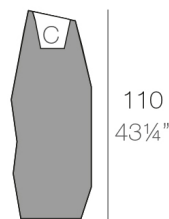

Weight

8 Kg

44-17 1/4"

FAZ Macetero alto C = 28 x 21,5 x 27 cm
FAZ High planter C = 11" x 8 1/2" x 10 3/4"

Finishes

BASIC

Ref. 54022A

Matt Polyethylene