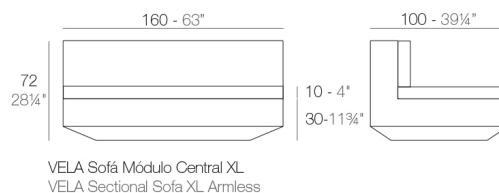

VELA SOFA ARMLESS XL

By Ramon Esteve

This extensive outdoor furniture and plantpot collection aims to offer the comfort and the quality of interior furniture without losing it's original qualities. VELA is a modulate system with an elementary prismatic geometry that bases its singularity in the balance of its proportions. The elements can combine among themselves to integrate into any space. Their precise volumes create the illusion of hovering some centimetres off the floor, and when they are illuminated they are transformed into floating architectures.

View online: <https://www.vondom.com/us/products/54027>

Features

Description

Made of polyethylene resin by rotational moulding. 100% Recyclable. Item suitable for indoor and outdoor use. Available in different finishes.

Weight

33 Kg

Includes

CREVIN Upholstery fabric, that as and natural appearance and can be easy cleaned by washing machines, allowing an easy removal of mildew. Suitable for indoor and outdoor use

GLAD Soft and cozy fabric suitable for indoor and outdoor use.

NAUTIC Soft leather like fabric suitable for indoor and outdoor use. Stantard option for upholstery.

SILVERTEX Vinyl fabric suitable for indoor and outdoor use. Special option for upholstery.

Combinations