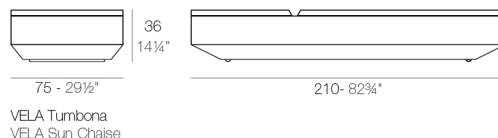

VELA SUNBED

By Ramon Esteve

This extensive outdoor furniture and plantpot collection aims to offer the comfort and the quality of interior furniture without losing it's original qualities. VELA is a modulate system with an elementary prismatic geometry that bases its singularity in the balance of its proportions. The elements can combine among themselves to integrate into any space. Their precise volumes create the illusion of hovering some centimetres off the floor, and when they are illuminated they are transformed into floating architectures.

View online: <https://www.vondom.com/us/products/54034>

Features

Description

Made of polyethylene resin by rotational moulding. 100% Recyclable. Item suitable for indoor and outdoor use. Available in different finishes.

Weight

39.5 Kg

Includes

CREVIN Upholstery fabric, that as and natural appearance and can be easy cleaned by washing machines, allowing an easy removal of mildew. Suitable for indoor and outdoor use

NAUTIC Soft leather like fabric suitable for indoor and outdoor use. Stantard option for upholstery.

SILVERTEX Vinyl fabric suitable for indoor and outdoor use. Special option for upholstery.

Finishes

BASIC

Ref. 54034

Matt Polyethylene

LACQUERED

Ref. 54034F

Lacquered Polyethylene

LIGHT

Ref. 54034W

RGBW LED DMX

Ref. 54034D

Unit with internal lighting with RGBW LED technology and remote control unit for switching colors. Also controlLED by DMX-1024 (wireless), enabling communication between one or more products simultaneously via the DMX transmitter (not included).

RGBW LED BATTERY

Ref. 54034Y

Unit with internal lighting with battery-powered RGBW LED technology. Includes charger and remote control for switching colors and charger. Available only in matte ice white finish.