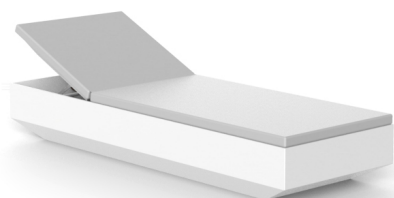

VELA SUNBED

By Ramon Esteve

This extensive outdoor furniture and plantpot collection aims to offer the comfort and the quality of interior furniture without losing it's original qualities. VELA is a modulate system with an elementary prismatic geometry that bases its singularity in the balance of its proportions. The elements can combine among themselves to integrate into any space. Their precise volumes create the illusion of hovering some centimetres off the floor, and when they are illuminated they are transformed into floating architectures.

View online: <https://www.vondom.com/us/products/54034>

Features

Description

Made of polyethylene resin by rotational moulding. 100% Recyclable. Item suitable for indoor and outdoor use. Available in different finishes.