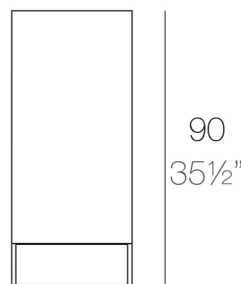

Weight

13 Kg

40x40
15³/₄"x 15³/₄"

VELA Lámpara Cubo Alto 90
VELA Lamp High Cube 90

Finishes

LIGHT

Ref. 54066W

White internally lit unit with LED technology. Available only in matte ice white finish.