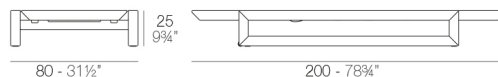

LACQUERED

Ref. 54097F

Lacquered Polyethylene

FRAME Tumbona
FRAME Sun Chaise

COLOR	BASIC	LACQUERED / LACADO
BEIGE 3105	☐	☐
RED 3117	☐	☐
ORANGE 3115	☐	☐
BLACK 3126	☐	☐
WHITE 3102	☐	☐