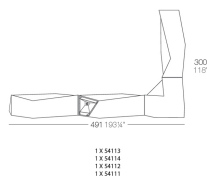

Weight

46 Kg

Combinations

Finishes

BASIC

Ref. 54111

Matt Polyethylene

RGBW LED DMX