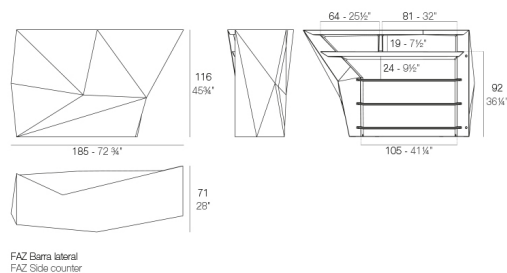

Weight

46 Kg

Combinations

Finishes

BASIC

Ref. 54111

Matt Polyethylene

RGBW LED DMX