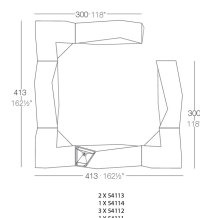

Weight

46 Kg

Combinations

Finishes

BASIC

Ref. 54111

Matt Polyethylene

RGBW LED DMX