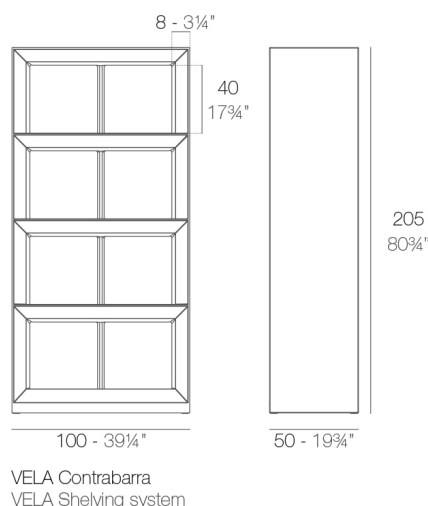

Finishes

BASIC

Ref. 54124

Matt Polyethylene

LACQUERED

Ref. 54124F

Lacquered Polyethylene

LIGHT

Ref. 54124W

White internally lit unit with LED technology. Available only in matte ice white finish.

RGBW LED DMX

Ref. 54124D

Unit with internal lighting with RGBW LED technology and remote control unit for switching colors. Also controlLED by DMX-1024 (wireless), enabling communication between one or more products simultaneously via the DMX transmitter (not included).

RGBW LED BATTERY

Ref. 54124Y

Unit with internal lighting with battery-powered RGBW LED technology. Includes charger and remote control for switching colors and charger. Available only in matte ice white finish.