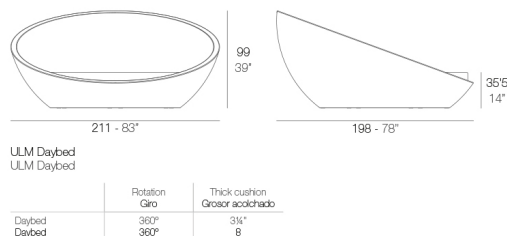

Finishes

BASIC

Ref. 54139

Matt Polyethylene

LACQUERED

Ref. 54139F

Lacquered Polyethylene

LIGHT

Ref. 54139W

RGBW LED DMX

Ref. 54139D

Unit with internal lighting with RGBW LED technology and remote control unit for switching colors. Also controlLED by DMX-1024 (wireless), enabling communication between one or more products simultaneously via the DMX transmitter (not included).

RGBW LED BATTERY

Ref. 54139Y

Unit with internal lighting with battery-powered RGBW LED technology. Includes charger and remote control for switching colors and charger. Available only in matte ice white finish.