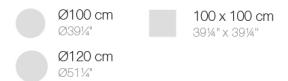

TABLE TOPS OPTIONS - OPCIONES SOBRES

Finishes

Fixed

Ref. 54144

Powder coated aluminum base with non collapsable attachment made of polyamide and fiber glass

Fixed glass

Ref. 54144V

Powder coated aluminum base with non collapsable aluminum attachment powder coated, made exclusively for our glass tops.

COLOR	BASE FIXED	BASE GLASS
BLUE		
MOSTAZA		
WHITE		
BLACK		
BRONZE		
STEEL		
RED		
PISTACHIO