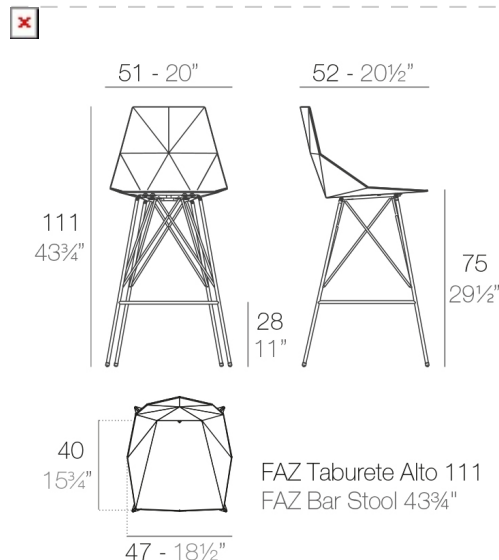

## FAZ BAR STOOL 50x51x111cm

By Ramon Esteve

Ramón Esteve, architect of harmony, serenity, timelessness and universality has created mineral and emphatic shapes that make FAZ a design that contextualizes with homes and installations. An ambience, encircling as a result of the blissful combination of the material and lighting, so that the sole sensation would be its fusion. Their VONDOM spirit is experienced exclusively in the quality of the material that permits an exterior using even in the most exacting environments. The modularity of FAZ permits the consumers to adapt the furniture and flowerpots to their style and needs without losing the harmony of this furniture set. It's upholstery is available in excellent quality nautical canvas or polyester fabric. The result is a product that transmits essence, that contains the complexity and the density of a work finalized to the extreme degree, the purpose of which is to create desirable places to live. ca vivir.

#### Description

6.8 Kg